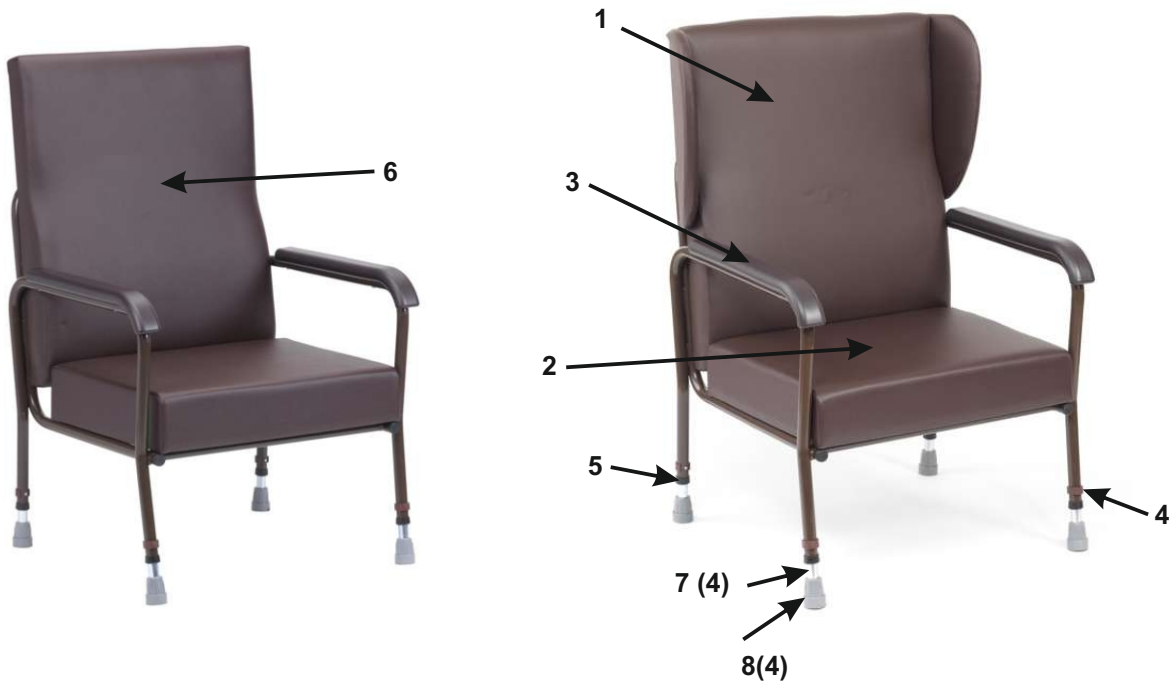

**709 - Barkby Bariatric High Back Chair without Wings**

**708 - Barkby Bariatric High Back Chair with Wings**

Seq.	Code	Name
1	708-BACK	SPARE BACK FOR BARKBY CHAIR WITH WINGS BARIATRIC
2	708-SEAT	SPARE SEAT FOR BARKBY CHAIR BARIATRIC 708-SEAT
3	700-ARMS	SPARE SET OF ARMS
4	ECLIP1BR	E CLIP 1" LONG PIN 33MM IN BROWN
5	ANTIRATT	1 " RATTLE RINGS/COLLARS
6	708-BACKNW	SPARE BACK FOR BARKBY CHAIR NO WINGS BARIATRIC
7	EXTLEG4	250mm LEG
8	FER22MM	22mm FERRULE